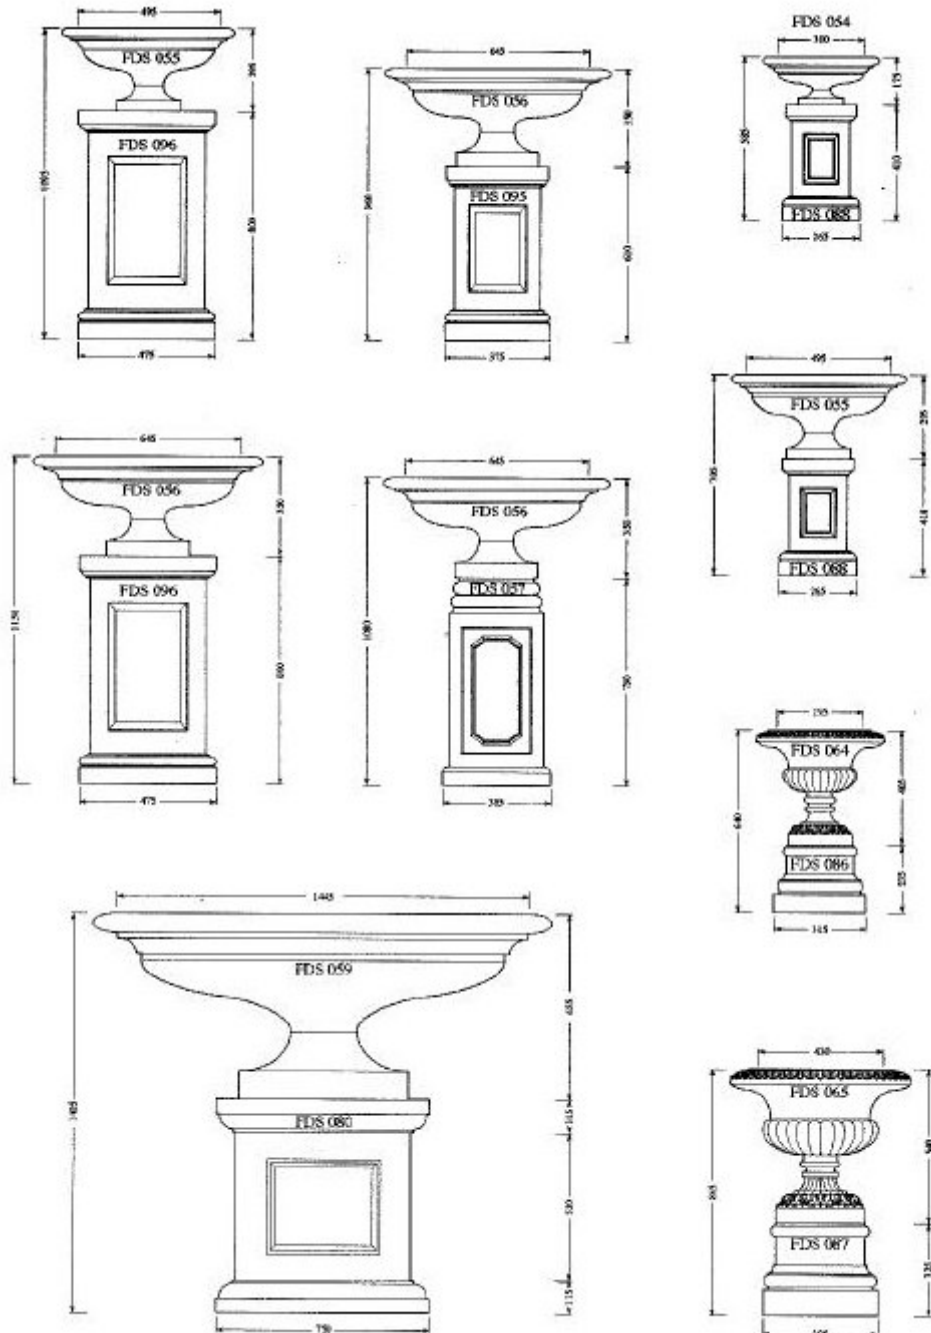

FOUNTAINS

FOUNTAINS

FOUNTAINS

FOUNTAINS

FOUNTAINS

TYPE 177A

1 FDS177A Wall Fountain