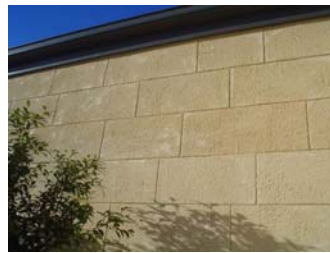

SomersStone Natural Limestone Render

A point of difference: Design Appeal

SomersStone Limestone Render is a unique offering predominantly used in building & landscaping applications. Providing a unique, textured finish in various patterns – the render can be applied as a smooth “render” type finish through to a more highly textured ‘Tuscan’ or ‘quarry’ stone texture.

SomersStone Limestone Render is often used in combination with other materials including our Natural Limestone Cladding, Blocks, timber and painted finishes.

Applications

SomersStone Limestone Render is an effective and highly flexible medium that can be used for most applications. Pre-mixed in 40kg bags, for ease of preparation (simply add water), it is as simple to apply as standard render mix. Smooth, Textured or Bagged finishes can be easily achieved with great consistency of colour.

Cost Effective

As a cost effective medium in comparison to the use of a grey render mix and having to paint for a desired colour finish, SomersStone Limestone Render also removes the requirement for ongoing maintenance with repainting.