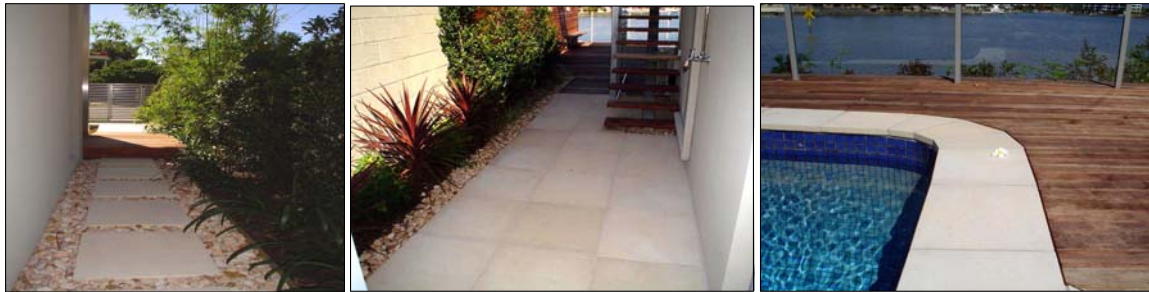

SomerStone

www.somerstone.com.au

Australia Pty Ltd

SomerStone "Character" Range : Paving & Pool Coping

SomerStone offer Australia's largest range of hand-made, Limestone Paving & Pool Coping. Offered in a range of standard & designer colours, SomerStone Paving & Pool Coping is also available in three textures - Sandstone, Travertine & Limestone providing the versatility to meet any design requirement from Contemporary to more Classical design influences.

SomerStone Pool & Stair Coping is available in Square Edge or Bullnose Profiles, & all products from this range are Salt Tolerant, Slip Resistant & Pool Safe - making it perfect for all areas of the home including Pool Areas, Entertainment Areas & Courtyards.