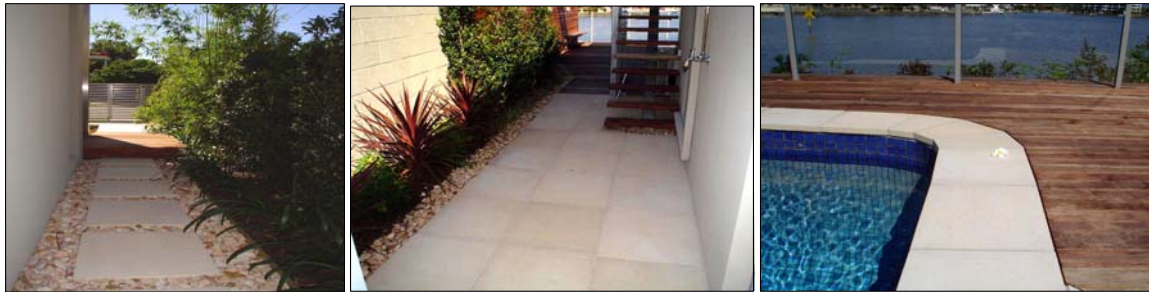

SommerStone

www.sommerstone.com.au

Australia Pty Ltd

SommerStone "Character" Range : Paving & Pool Coping

SommerStone offer Australia's largest range of hand-made, Limestone Paving & Pool Coping. Offered in a range of standard & designer colours, SommerStone Paving & Pool Coping is also available in three textures - Sandstone, Travertine & Limestone providing the versatility to meet any design requirement from Contemporary to more Classical design influences.

SommerStone Pool & Stair Coping is available in Square Edge or Bullnose Profiles, & all products from this range are Salt Tolerant, Slip Resistant & Pool Safe - making it perfect for all areas of the home including Pool Areas, Entertainment Areas & Courtyards.