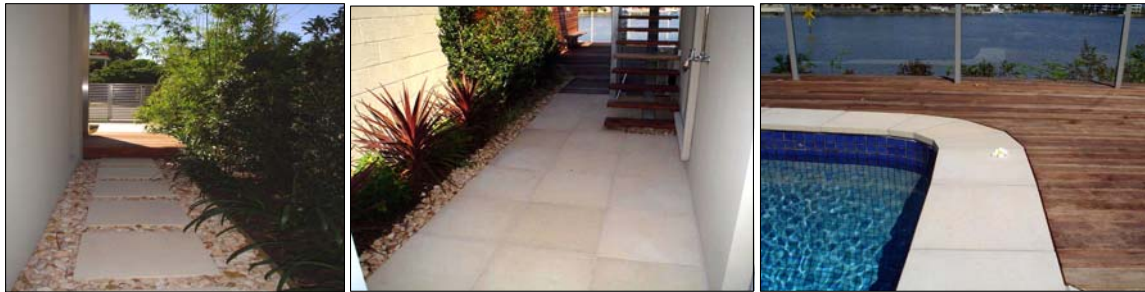

SomerStone

www.somerstone.com.au

Australia Pty Ltd

SomerStone "Character" Range : Paving & Pool Coping

SomerStone offer Australia's largest range of hand-made, Limestone Paving & Pool Coping. Offered in a range of standard & designer colours, SomerStone Paving & Pool Coping is also available in three textures - Sandstone, Travertine & Limestone providing the versatility to meet any design requirement from Contemporary to more Classical design influences.

SomerStone Pool & Stair Coping is available in Square Edge or Bullnose Profiles, & all products from this range are Salt Tolerant, Slip Resistant & Pool Safe - making it perfect for all areas of the home including Pool Areas, Entertainment Areas & Courtyards.