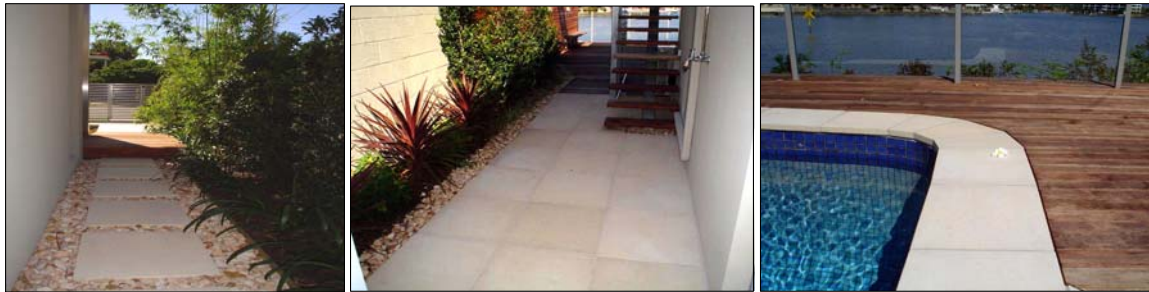

SomerStone

www.somerstone.com.au

Australia Pty Ltd

SomerStone "Character" Range : Paving & Pool Coping

SomerStone offer Australia's largest range of hand-made, Limestone Paving & Pool Coping. Offered in a range of standard & designer colours, SomerStone Paving & Pool Coping is also available in three textures - Sandstone, Travertine & Limestone providing the versatility to meet any design requirement from Contemporary to more Cassical design influences.

SomerStone Pool & Stair Coping is available in Square Edge or Bullnose Profiles, & all products from this range are Salt Tolerant, Slip Resistant & Pool Safe - making it perfect for all areas of the home including Pool Areas, Entertainment Areas & Courtyards.