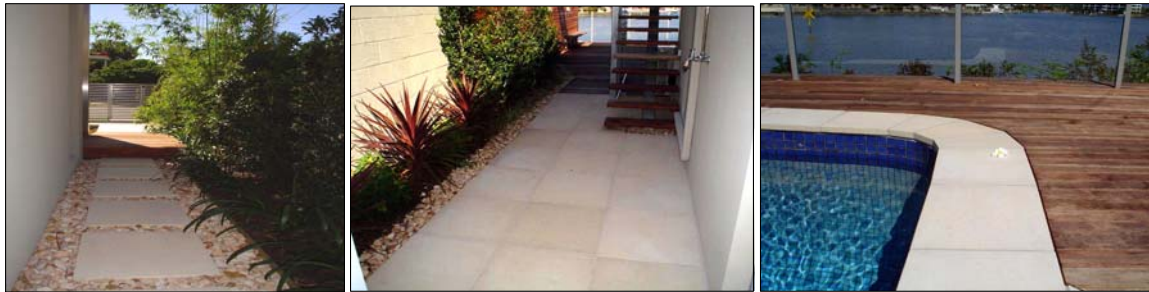

SommerStone

www.sommerstone.com.au

Australia Pty Ltd

SommerStone "Character" Range : Paving & Pool Coping

SommerStone offer Australia's largest range of hand-made, Limestone Paving & Pool Coping. Offered in a range of standard & designer colours, SommerStone Paving & Pool Coping is also available in three textures - Sandstone, Travertine & Limestone providing the versatility to meet any design requirement from Contemporary to more Classical design influences.

SommerStone Pool & Stair Coping is available in Square Edge or Bullnose Profiles, & all products from this range are Salt Tolerant, Slip Resistant & Pool Safe - making it perfect for all areas of the home including Pool Areas, Entertainment Areas & Courtyards.

Product Code	Description Product Type	Dimensions W x L x H (mm)	Pieces Per Sq. M or L/M	Quantity per Pallet (m2 or L/m)

SommerStone Paving & Steppers

EP300	Paving (per M2)	300 x 300 x 40	11.11	13
EP400	Paving (per M2)	400 x 400 x 40	6.25	13
EP600/300	Paving (per M2)	600 x 300 x 40	5.55	13
EP600/600	Paving (per M2)	600 x 600 x 40	2.78	10
EP900/600	Paver or Stepper (Each)	900 x 600 x 40	1.85	20 Units

SommerStone 40mm Pool & Stair Coping - Single Bullnose

EFS225	Single Bullnose Coping	225 x 500 x 40	2	22
EFS250	Single Bullnose Coping	250 x 500 x 40	2	22
EFS300	Single Bullnose Coping	300 x 500 x 40	2	22
EFS350	Single Bullnose Coping	350 x 500 x 40	2	22
EFS400	Single Bullnose Coping	400 x 500 x 40	2	22
EFS450	Single Bullnose Coping	450 x 500 x 40	2	22